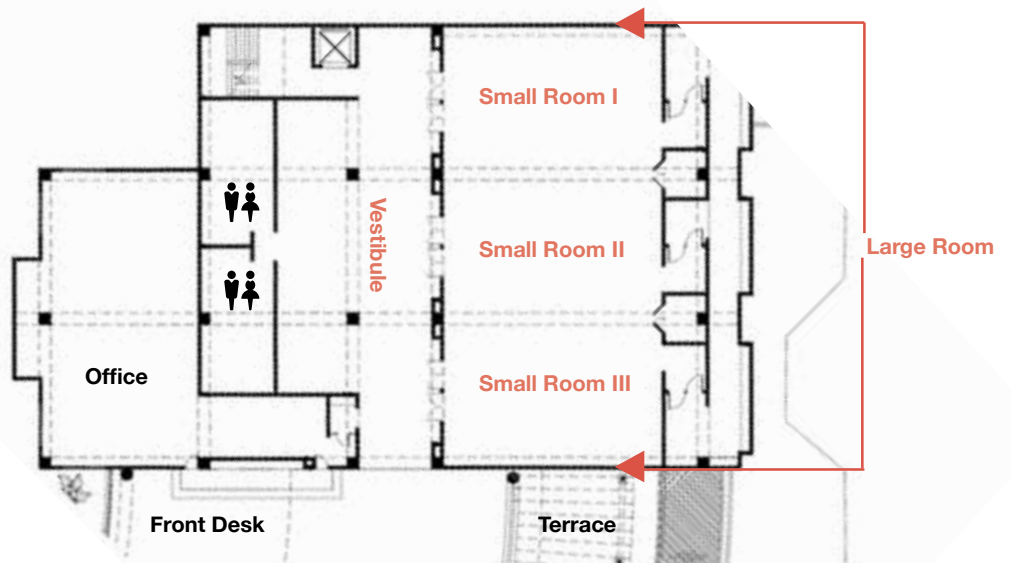

MEETING,
EVENTS &
INCENTIVE
GROUPS

Memories Splash is a new concept in all-inclusive resorts that offers unparalleled service, deluxe accommodations and unique meeting space to make your event unique and memorable. The resort offers 4,844 sq. ft. of flexible meeting space with an additional 1,205 sq. ft. in the vestibule for receptions. Memories Splash is also situated on the white sands of Bavaro Beach, only 30 minutes from the Punta Cana International Airport and it offers service peppered with Dominican charm and tropical sensibilities.

**PUNTA
CANA**

MEMORIES SPLASH MEETING ROOM SETUPS & CAPACITY CHART*

Room Name	Square Feet	Dimensions (l x w - ft.)	Ceiling Height	Theatre (ft.)	Classroom	U-Shape	Banquet	Reception
Large Room	4844	98.0 x 49.5	14.76	168	144	90	216	360
Small Room I	1615	32.8 x 49.2	14.76	56	48	30	72	120
Small Room II	1615	32.8 x 49.3	14.76	56	48	30	72	120
Small Room III	1615	32.8 x 49.4	14.76	56	48	30	72	120
Vestibule	1205	65.6 x 18.38	14.76	-	-	-	-	90